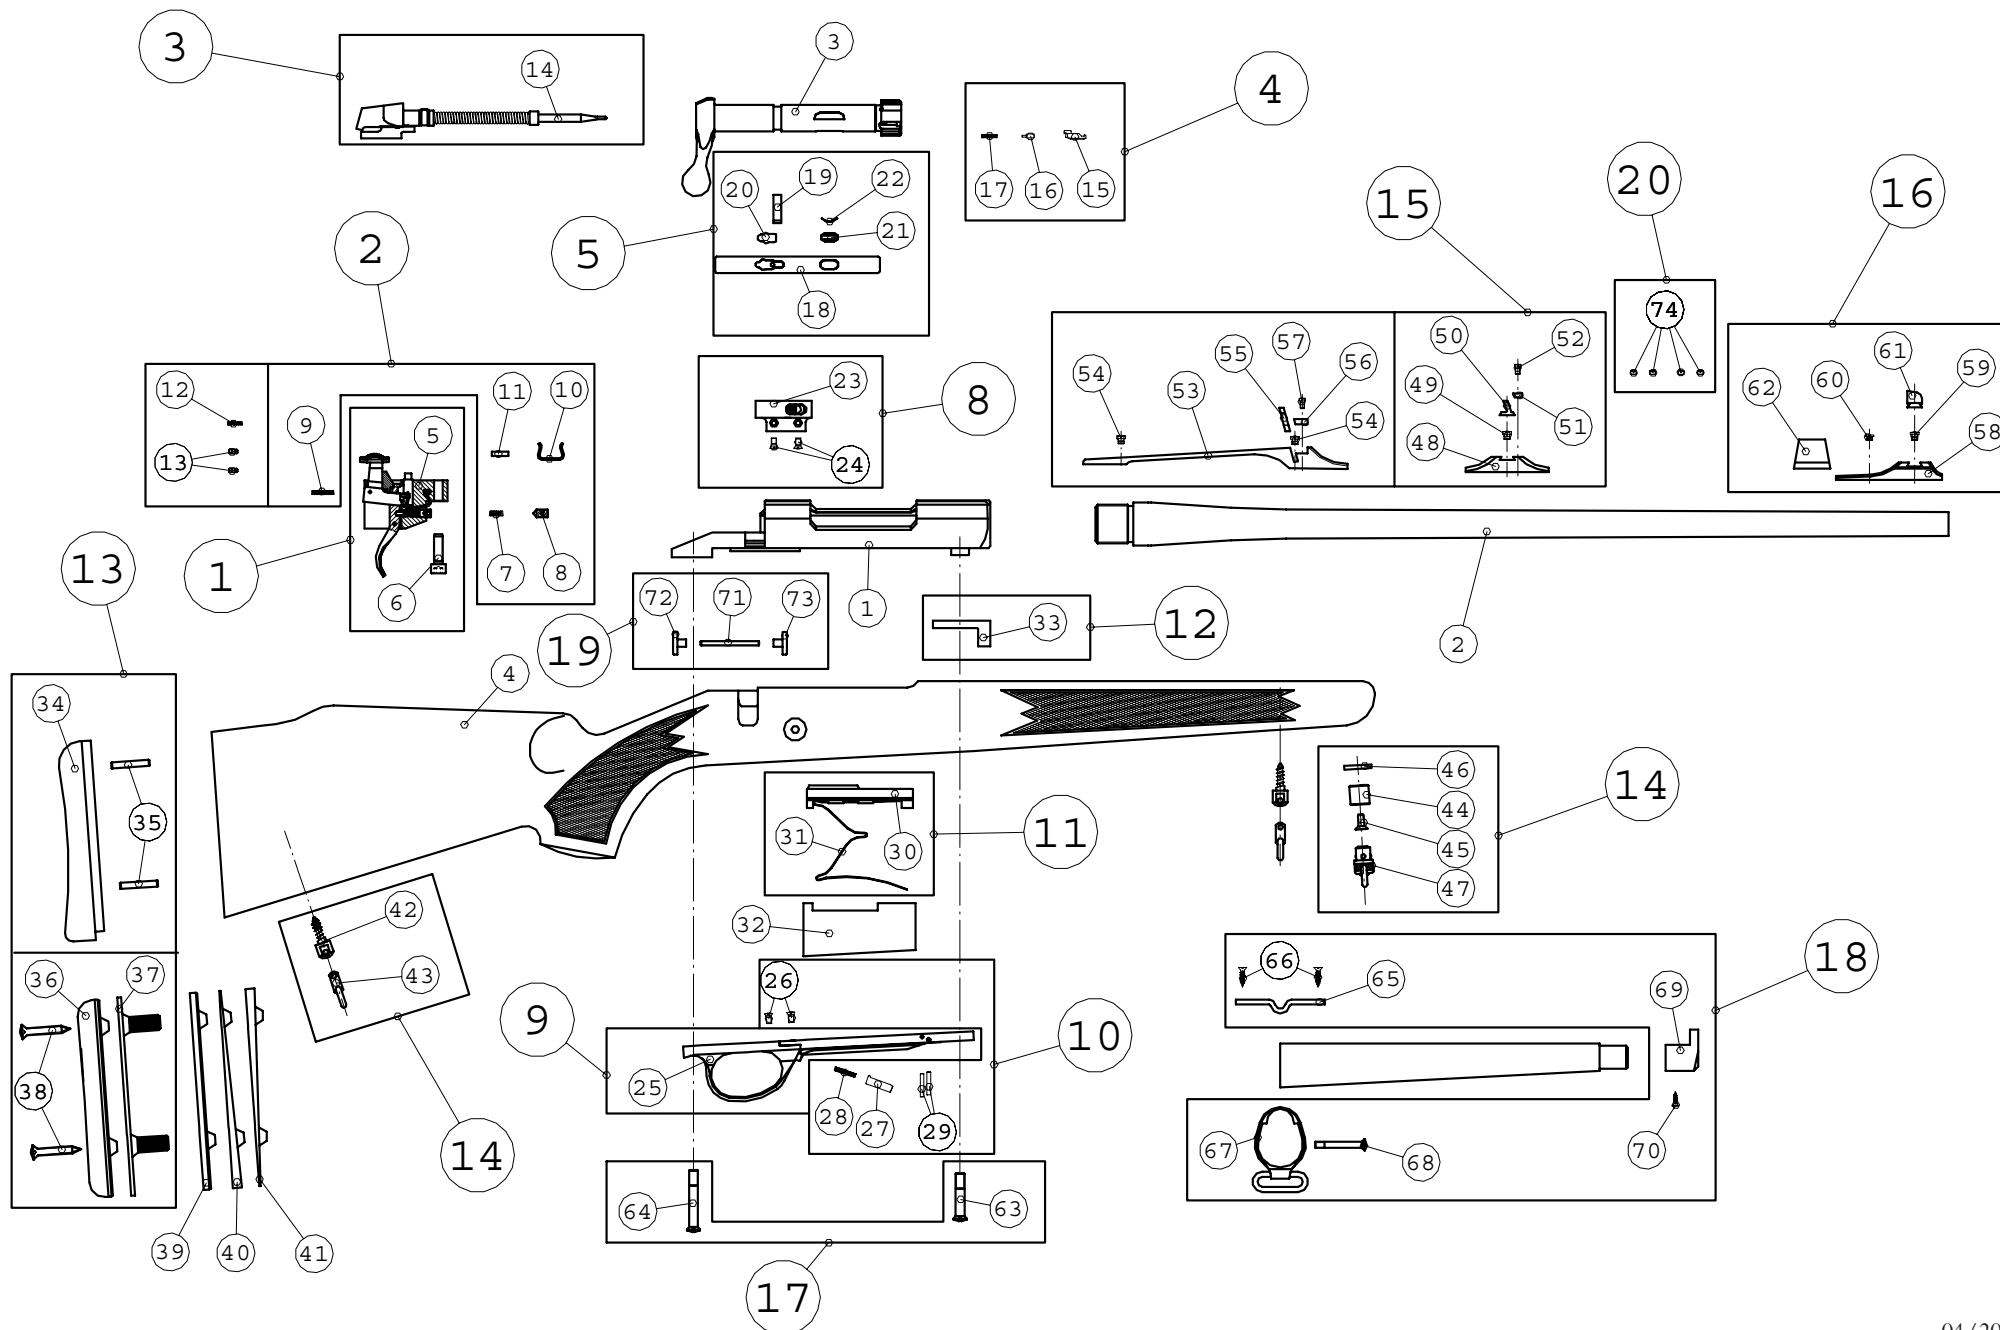

SAKO S491/M591/L691 - SPARE PARTS EXPLODED VIEW

SAKO S491/M591/L691 - SPARE PART LIST

SET NUMBER	DESCRIPTION	CODE
1	TRIGGER COMPLETE M90 RH	S584S110
2	TRIGGER PARTS 75/M90/QUAD	S584S210
2	TRIGGER PARTS ST	S584S220
3	FIRING PIN COMPLETE S491	S5940151
3	FIRING PIN COMPLETE M591	S5940156
3	FIRING PIN COMPLETE L691/M90	S5940161
4	EXTRACTOR COMPLETE M90/91/75	S5940233
5	BOLT GUIDING STRIP S491	S5940221
5	BOLT GUIDING STRIP M591	S5940223
5	BOLT GUIDING STRIP M591	S5940226
8	BOLT RELEASE ASSY M91 RH	S5940256
9	TRIGGER GUARD ASSY S491	S5940171
9	TRIGGER GUARD ASSY S491 DLX	S5940172
9	TRIGGER GUARD ASSY M591	S5940176
9	TRIGGER GUARD ASSY M591 DLX	S5940177
9	TRIGGER GUARD ASSY L691	S5940181
9	TRIGGER GUARD ASSY L691 DLX	S5940182
10	TRIGGER GUARD PARTS M88/90/91	S5940261
11	FOLLOWER WITH SPRING S491	S5940281
11	FOLLOWER WITH SPRING S491 PPC	S5940289
11	FOLLOWER WITH SPRING M591/L	S5940284
11	FOLLOWER WITH SPRING L61R/L691	S5940286
12	RECOIL BLOCK M91	S584S299
13	SOFT BUTT PLATE RED	S5940290
13	SOFT BUTT PLATE VAR/TRG-S	S584S296
14	FLUSH FRONT SWIVEL VAR	S594S298
15	REAR SIGHT M89	S584S310
15	ADJUSTABLE REAR SIGHT M05 STD	S5850310
15	REAR SIGHT 75/IV-V/L691 BAT	S584S311
16	FRONT SIGHT STD	S584S320
16	ADJUSTABLE FRONT SIGHT M05 STD	S5850320
16	FRONT SIGHT 85 BATTUE	S584S321
17	FASTENING SCREWS M91	S5940265
19	CROSS SCREW STD	S5940296
20	SIGHT PLUG SCREWS 85 STD	S584S211
	STOCK HUNTER/ BATTUE (OIL FINISH)	
	STOCK DELUXE (OIL FINISH)	
	STOCK VARMINT (OIL FINISH)	
	STOCK UNF. L691 RH CL	S3749610
	STOCK UNF. L691 RH DLX/SDL	S3749601
	STOCK UNF. L691 RH LAM	S3749611
	STOCK UNF. L691 RH VAR	S3749602