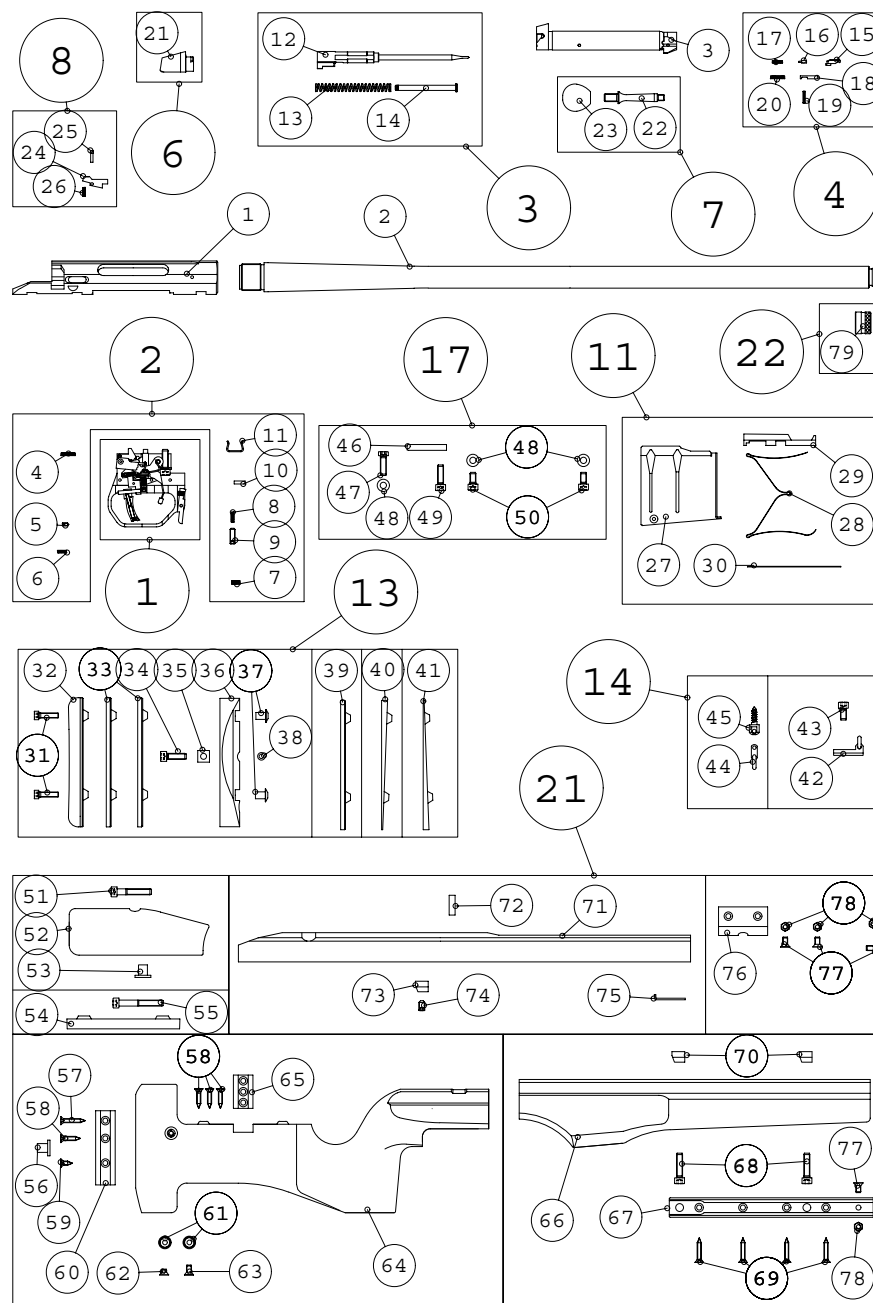

SAKO TRG-22/42 - SPARE PARTS EXPLODED VIEW

SAKO TRG-22/42 - SPARE PART LIST

| SET NUMBER | DESCRIPTION | CODE |
|------------|---------------------------------|-----------|
| 1 | TRIGGER COMPL. TRG22/42 2010 | S57462423 |
| 2 | TRIGGER PARTS TRG | S5745220 |
| 2 | TRIGGER PARTS TRG22/42 2010 | S57462424 |
| 3 | FIRING PIN COMPLETE TRG-22 | S5740154 |
| 3 | FIRING PIN COMPLETE TRG-42 | S5740164 |
| 4 | BOLT SPARE PARTS TRG/TRG-S | S584S240 |
| 6 | BOLT SHROUD TRG-22/42 | S5740242 |
| 6 | BOLT SHROUD TRG-22/42 PHO | S5740241 |
| 7 | BOLT HANDLE KNOB OVERSIZED | S585T249 |
| 7 | BOLT HANDLE TRG PHO | S57462648 |
| 7 | BOLT HANDLE TRG PHO 2010 | S57462649 |
| 8 | BOLT RELEASE COMPL. TRG/TRG-S | S5740255 |
| 13 | BUTT PLATE COMPL. TRG/RANGE | S574S290 |
| 13 | BUTT PLATE COMPL. TRG M08 | S574Z290 |
| 13 | BUTT PLATE SPACER STRAIGHT | S584S420 |
| 13 | BUTT PLATE SPACER DOWNW.ANGL. | S584S422 |
| 13 | BUTT PLATE SPACER UPWARD ANGL. | S584S421 |
| 13 | BUTT PLATE SPACER SET TRG | S5740905 |
| 17 | FASTENING SCREWS TRG | S5740265 |
| 20 | RECEIVER PLUG SCREWS TRG | S5740210 |
| 21 | BUTT STOCK ASSY TRG B M08 | S5740493 |
| 21 | BUTT STOCK ASSY TRG G M08 | S5740592 |
| 21 | BUTT STOCK ASSY TRG DT M08 | S5740593 |
| 21 | FORE-END COMPLETE TRG-22 BLACK | S5740594 |
| 21 | FORE-END COMPLETE TRG-42 BLACK | S5740596 |
| 21 | FORE-END COMPLETE TRG-22 GREEN | S5740595 |
| 21 | FORE-END COMPLETE TRG-42 GREEN | S5740597 |
| 21 | FORE-END COMPLETE TRG-22 DESERT | S5740795 |
| 21 | FORE-END COMPLETE TRG-42 DESERT | S5740797 |
| 21 | STOCK BASE RAIL TRG-21/22 | S5740299 |
| 21 | STOCK BASE RAIL TRG-41/42 | S5740399 |
| 22 | THREAD PROTECTION M18 TRG/VAR | S5740405 |
| | COCKING WRENCH TRG-22/42 | S5740900 |