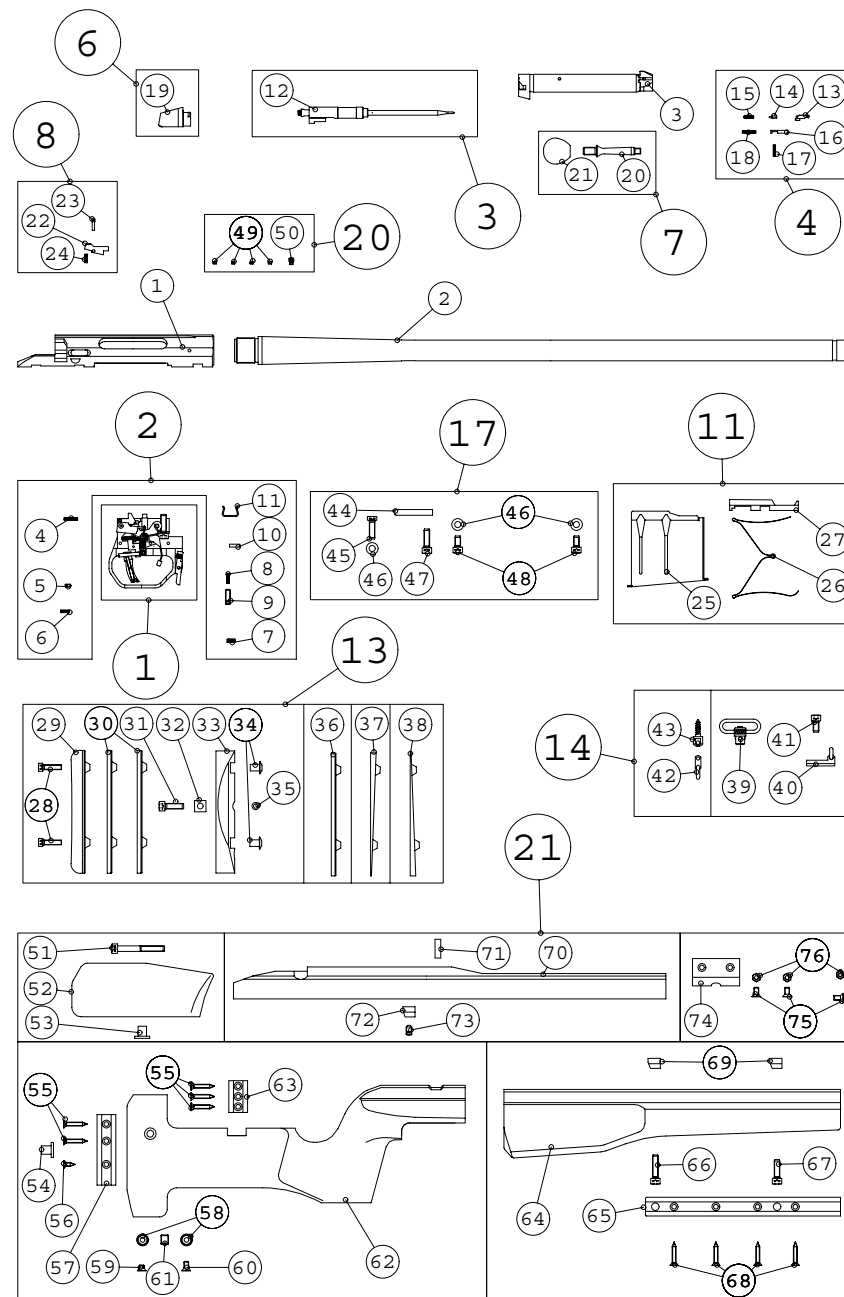

SAKO TRG-21/41 - SPARE PARTS EXPLODED VIEW

SAKO TRG-21/41 - SPARE PART LIST

SET NUMBER	DESCRIPTION	CODE
1	TRIGGER COMPL. TRG22/42 2010	S57462423
2	TRIGGER PARTS TRG	S574S220
3	FIRING PIN COMPLETE TRG-21	S5740155
3	FIRING PIN COMPLETE TRG-41	S5740165
4	BOLT SPARE PARTS TRG/TRG-S	S584S240
6	BOLT SHROUD TRG-21/41/TRG-S	S5740243
7	BOLT HANDLE W/PLASTIC KNOB TRG	S5740246
8	BOLT RELEASE COMPL. TRG/TRG-S	S5740255
13	BUTT PLATE COMPL. TRG/RANGE	S574S290
13	BUTT PLATE COMPL. TRG M08	S574Z290
17	FASTENING SCREWS TRG	S5740265
20	RECEIVER PLUG SCREWS TRG	S5740210
21	BUTT STOCK ASSY TRG B M08	S5740493
21	FORE-END COMPLETE TRG-21 BLACK	S5740293
21	FORE-END COMPLETE TRG-41 BLACK	S5740393
21	STOCK BASE RAIL TRG-21/22	S5740299
21	STOCK BASE RAIL TRG-41/42	S5740399