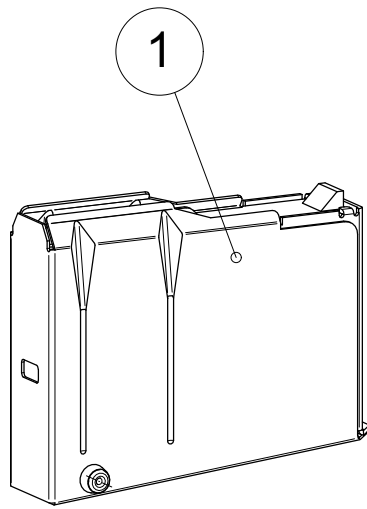

Stock

ACCESSORIES AND SPARE PARTS CATALOGUE

The illustrations in the document are for reference purposes only and may not depict actual products.
26.4.2018

Stock**ACCESSORIES AND SPARE PARTS CATALOGUE**

Index	Code	Item	Compatibility/Description	Additional information	Page
1	S57462438	Recoil pad, M08	Sako TRG		
2	S5740908	Butt plate spacer set	TRG M10, 22/42 A1	Tikka T3x TAC A1	
3	S57762886CB	Pistol Grip Set	Sako TRG M10, 22/42 A1	Coyote Brown	
4	S57762886	Pistol Grip Set	Sako TRG M10, 22/42 A1	Black	
5	S57761880CB	Tool housing complete	Sako TRG M10, 22/42 A1	Coyote Brown	
6	S57761880	Tool housing complete	Sako TRG M10, 22/42 A1	Black	
7	S550203656	Hand guard assembly	Sako TRG M10, 22/42 A1	M-LOK, 30MOA, Coyote Brown	
8	S550203657	Hand guard assembly	Sako TRG M10, 22/42 A1	M-LOK, 30MOA, Tungsten color	
9	S530203841	M-LOK accessory rail	M-LOK	Stanag 4694, 11 slots	
10	S540200309	M-LOK accessory rail	M-LOK	Picatinny, 5 slots	
11	S540201130	Sling swivel socket	M-LOK	MIL-sling lug/QD sling socket	
12	S57769497	Handguard fastening set M10	Sako TRG M10, 22/42 A1	Black	
13	S550203652	Body parts	TRG 22/42 A1		
14	S550203655	Magazine release complete	Sako TRG 22/42 A1		
15	S550203659	Hand support	Sako TRG M10, 22/42 A1	Coyote brown	
16	S550203658	Hand support	Sako TRG M10, 22/42 A1	Black	
17	S550203653	Folding stock	Sako TRG M10, 22/42 A1	Tungsten color, Right-handed	
18	S57761945CB	Folding stock	Sako TRG M10, 22/42 A1	Coyote Brown, Right-handed	
19	S550203654	Bolt handle release	Sako TRG 22/42 A1	Black	
20	S57762888CB	Wire Holder Set	Sako TRG M10, 22/42 A1	Coyote Brown	
21	S57762888	Wire Holder Set	Sako TRG M10, 22/42 A1	Black	