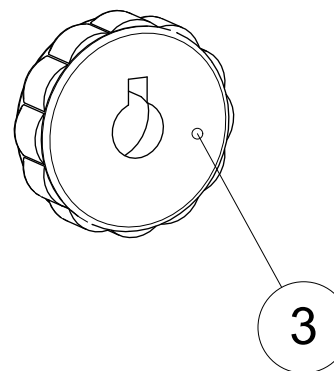

Other parts and accessories

ACCESSORIES AND SPARE PARTS CATALOGUE

Index	Code	Item	Compatibility/Description	Additional information	Page
1	S574T412	Muzzle brake, TAC	Sako/Tikka	M18x1	
2	S59564005	Torx key T25 with handle			
3	S5740900	Cocking wrench	Sako TRG, 85/L-XL		
4	S57762061	Monopod / Rear Support	Sako TRG M10, 22/42 A1	Black