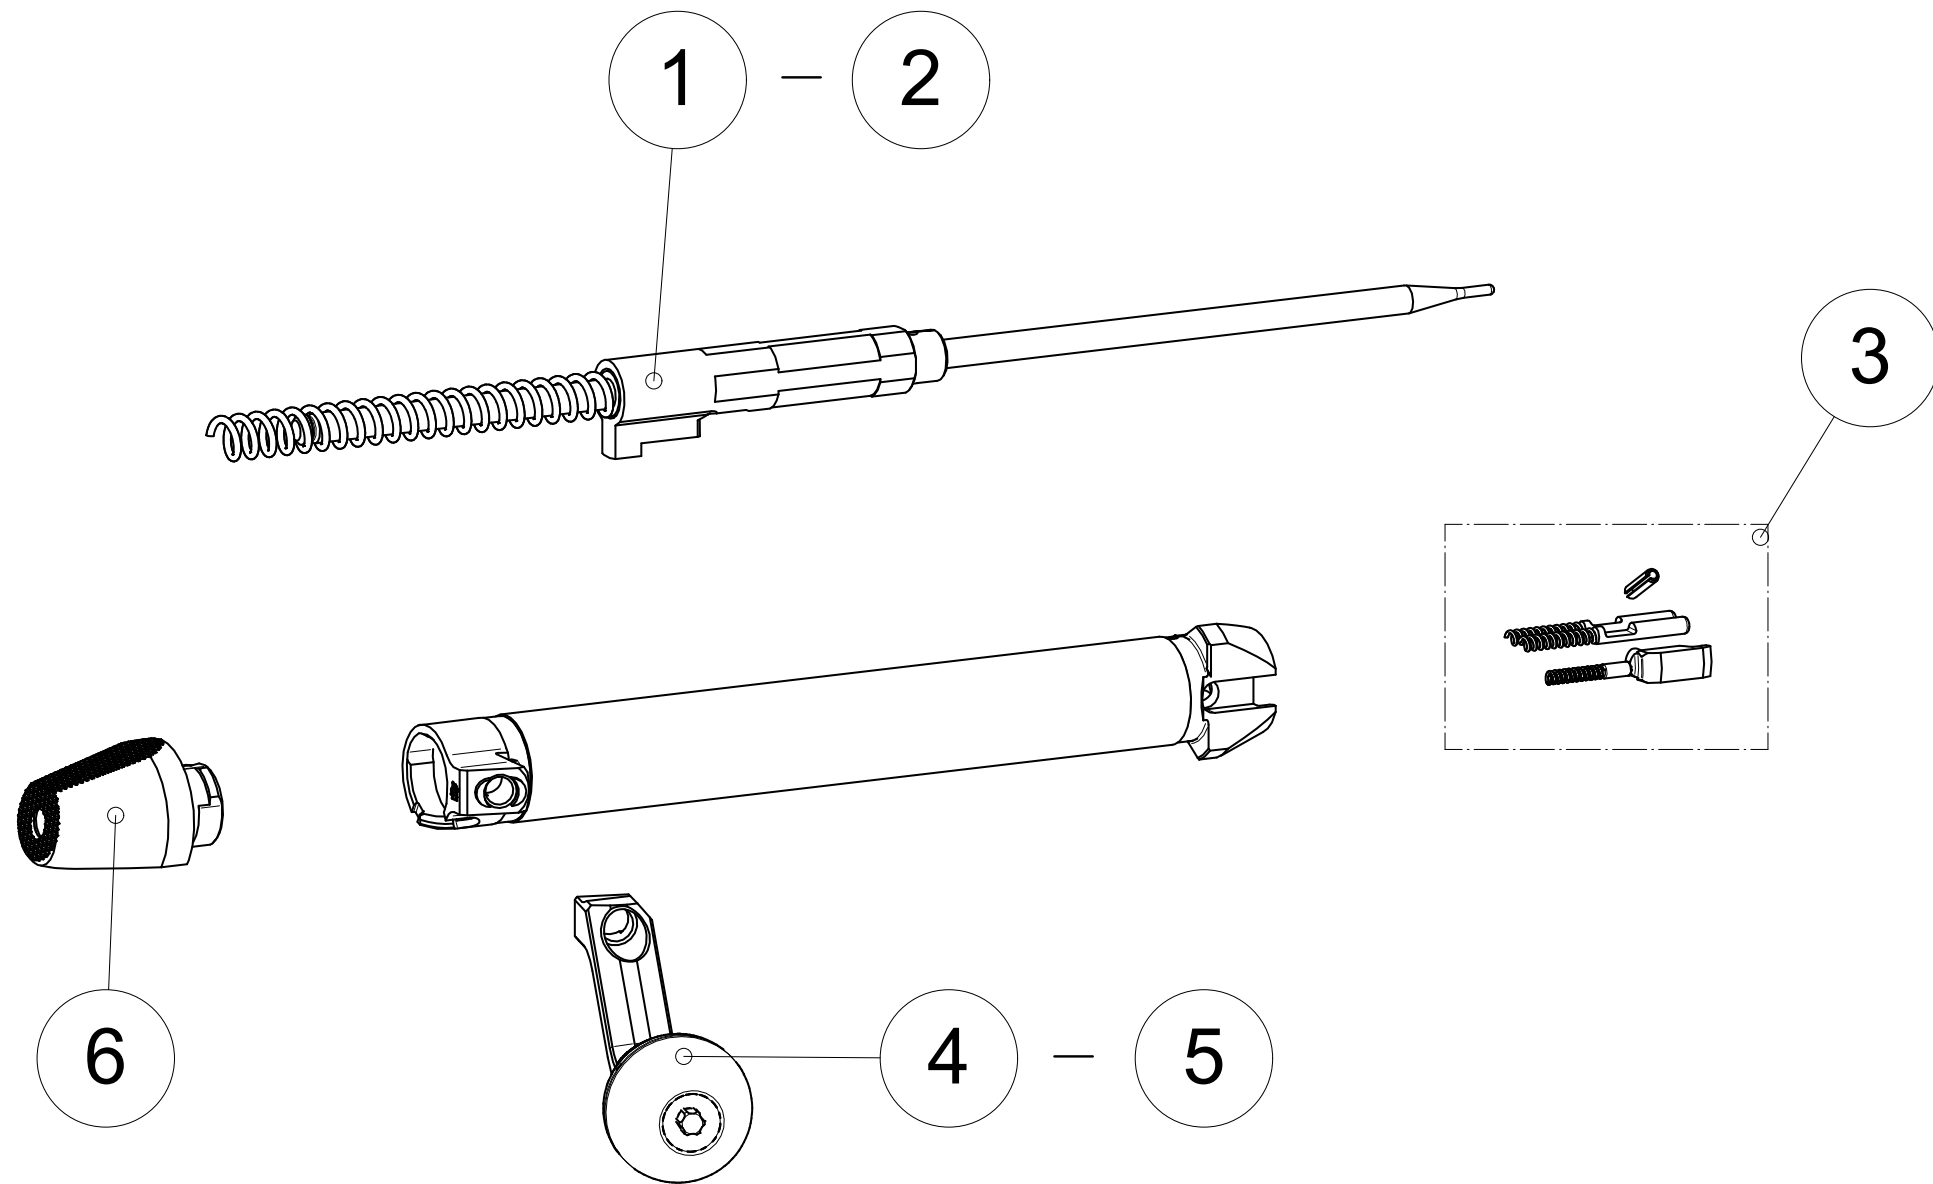

Bolt **ACCESSORIES AND SPARE PARTS CATALOGUE**

Index	Code	Item	Compatibility/Description	Additional information	Page
1	S5740154	Firing pin complete	Sako TRG-22, 22 A1		
2	S5740164	Firing pin complete TRG-42	Sako TRG-42, 42 A1		
3	S584S240	Bolt spare parts	TRG-22/42, 22/42 A1, TRG-S		
4	S550203648	Bolt handle assembly	Sako TRG-22/42 A1	Coyote brown	
5	S550203649	Bolt handle assembly	Sako TRG-22/42 A1	Black	
6	S5740241	Bolt shroud	Sako TRG-22/42, 22/42 A1	Phosphated