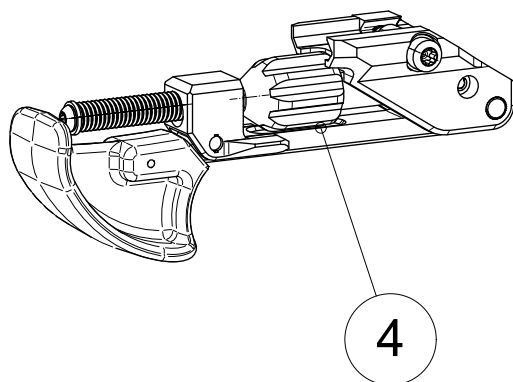

Other parts and accessories

ACCESSORIES AND SPARE PARTS CATALOGUE

Index	Code	Item	Compatibility/Description	Additional information	Page
1	S574T412	Muzzle brake, TAC	Sako/Tikka	M18x1	
2	S59564005	Torx key T25 with handle			
3	S5740900	Cocking wrench	Sako TRG, 85/L-XL		
4	S57762061	Monopod / Rear Support	Sako TRG M10, 22/42 A1	Black