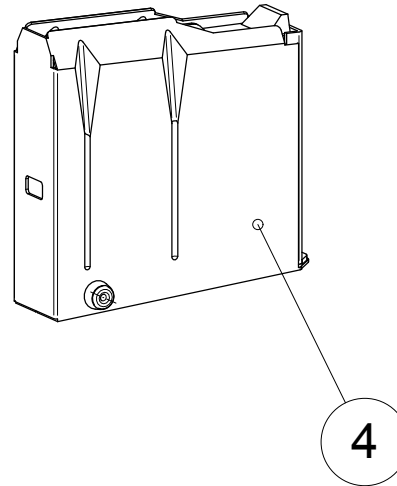

Stock

ACCESSORIES AND SPARE PARTS CATALOGUE

The illustrations in the document are for reference purposes only and may not depict actual products.
26.4.2018

Stock**ACCESSORIES AND SPARE PARTS CATALOGUE**

Index	Code	Item	Compatibility/Description	Additional information	Page
1	S57462438	Recoil pad, M08	Sako TRG		
2	S5740908	Butt plate spacer set	TRG M10, 22/42 A1	Tikka T3x TAC A1	
3	S57762886CB	Pistol Grip Set	Sako TRG M10, 22/42 A1	Coyote Brown	
4	S57762886	Pistol Grip Set	Sako TRG M10, 22/42 A1	Black	
5	S57761880CB	Tool housing complete	Sako TRG M10, 22/42 A1	Coyote Brown	
6	S57761880	Tool housing complete	Sako TRG M10, 22/42 A1	Black	
7	S550203656	Hand guard assembly	Sako TRG M10, 22/42 A1	M-LOK, 30MOA, Coyote Brown	
8	S550203657	Hand guard assembly	Sako TRG M10, 22/42 A1	M-LOK, 30MOA, Tungsten color	
9	S530203841	M-LOK accessory rail	M-LOK	Stanag 4694, 11 slots	
10	S540200309	M-LOK accessory rail	M-LOK	Picatinny, 5 slots	
11	S540201130	Sling swivel socket	M-LOK	MIL-sling lug/QD sling socket	
12	S57769497	Handguard fastening set M10	Sako TRG M10, 22/42 A1	Black	
13	S550203652	Body parts	TRG 22/42 A1		
14	S550203655	Magazine release complete	Sako TRG 22/42 A1		
15	S550203659	Hand support	Sako TRG M10, 22/42 A1	Coyote brown	
16	S550203658	Hand support	Sako TRG M10, 22/42 A1	Black	
17	S550203653	Folding stock	Sako TRG M10, 22/42 A1	Tungsten color, Right-handed	
18	S57761945CB	Folding stock	Sako TRG M10, 22/42 A1	Coyote Brown, Right-handed	
19	S550203654	Bolt handle release	Sako TRG 22/42 A1	Black	
20	S57762888CB	Wire Holder Set	Sako TRG M10, 22/42 A1	Coyote Brown	
21	S57762888	Wire Holder Set	Sako TRG M10, 22/42 A1	Black	