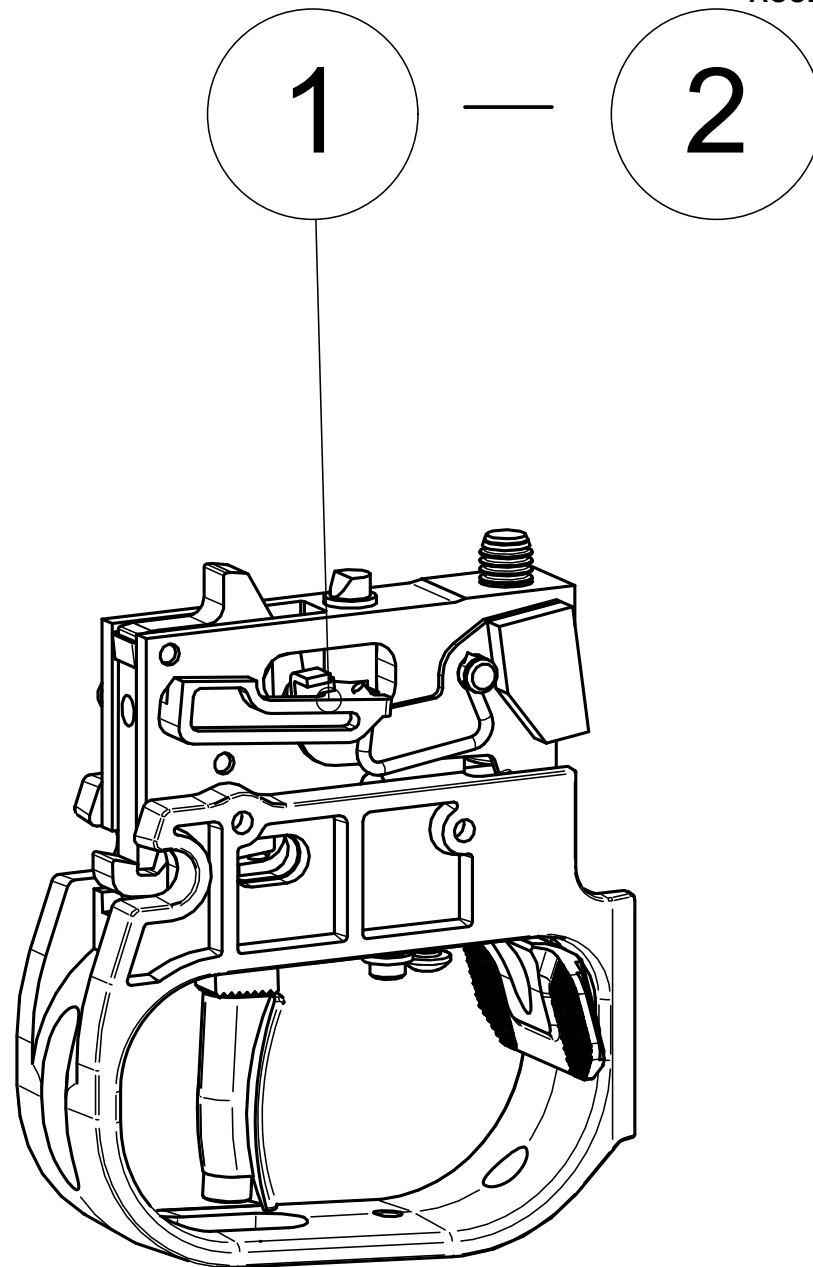

Trigger unit

Trigger unit

ACCESSORIES AND SPARE PARTS CATALOGUE

Index	Code	Item	Compatibility/Description	Additional information	Page
1	S57761673	Trigger Unit	Sako TRG M10, 22/42 A1	Black	
2	S57761673CB	Trigger Unit	Sako TRG M10, 22/42 A1	Coyote Brown