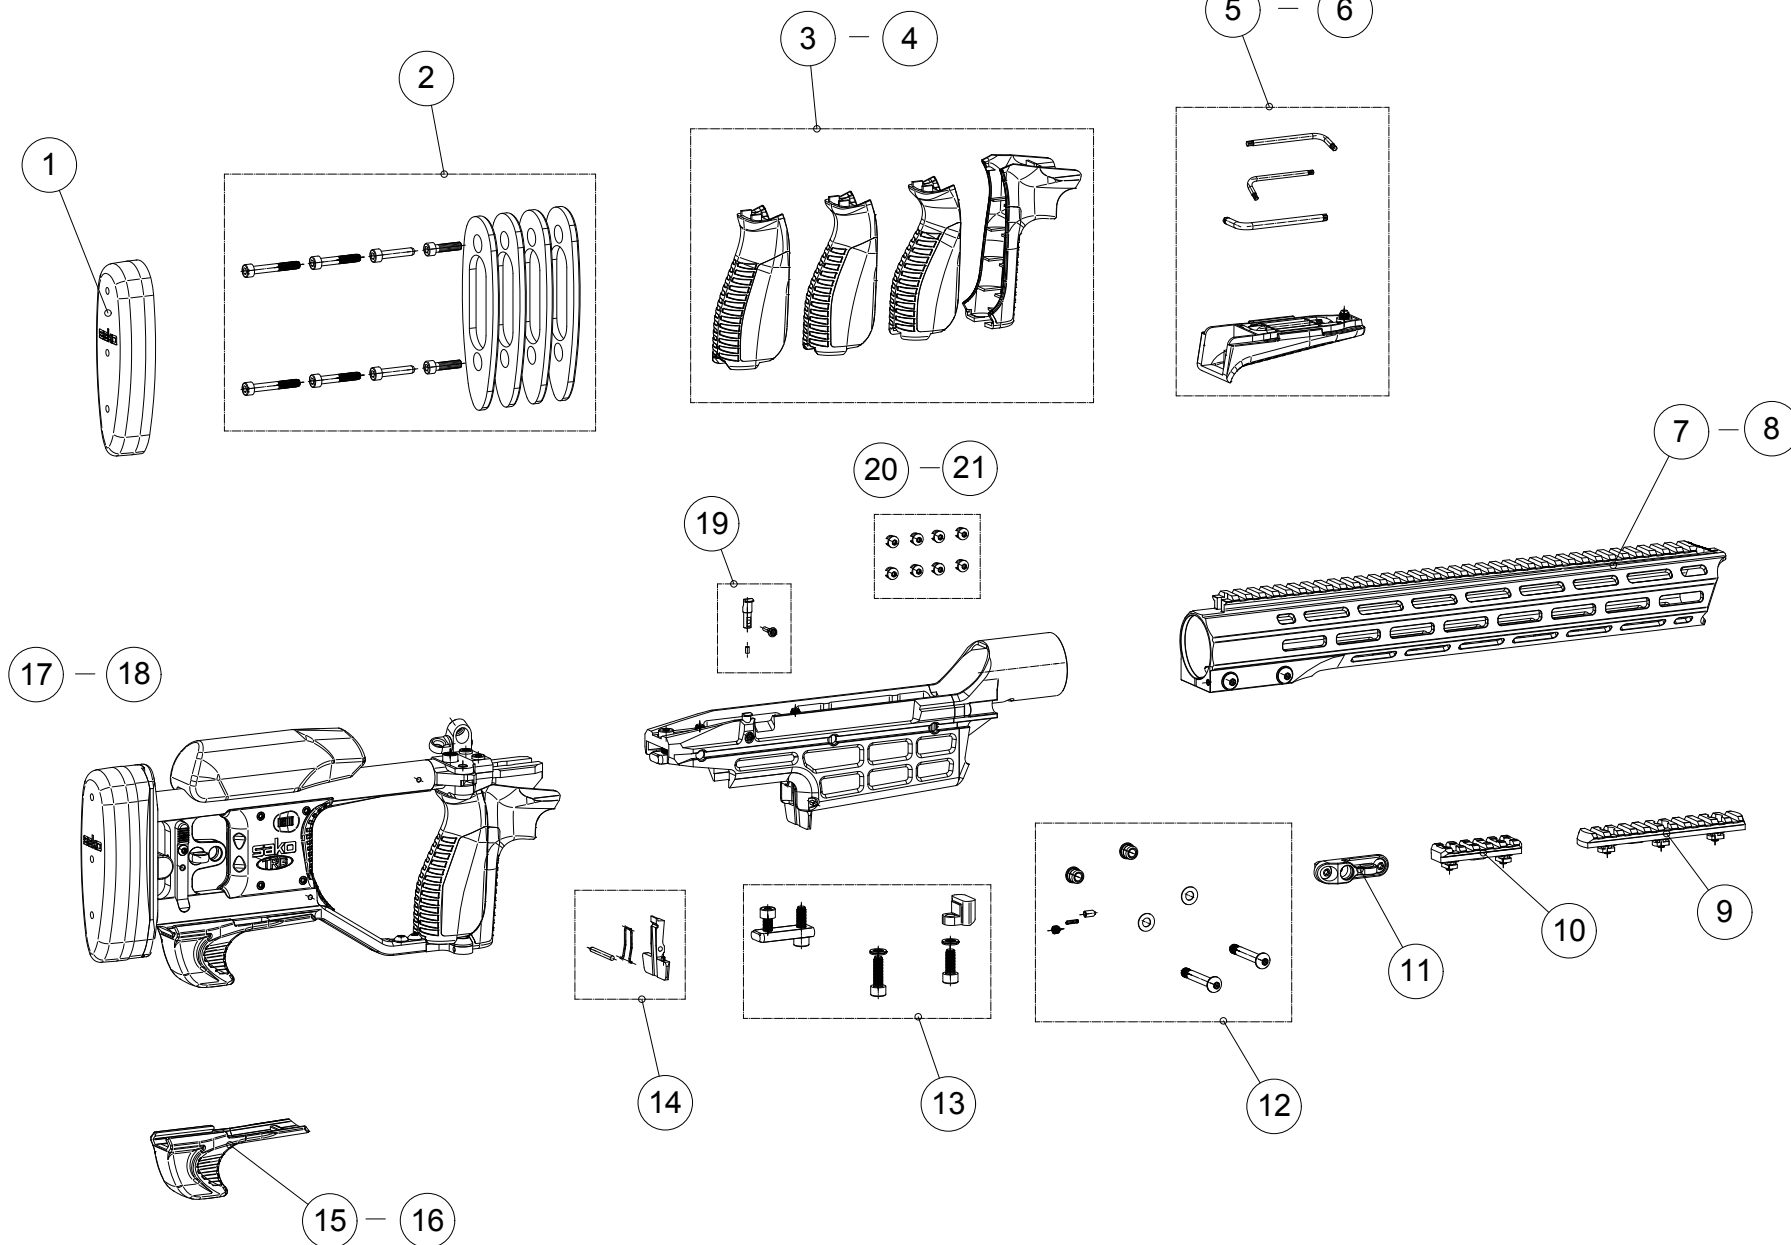

Stock

ACCESSORIES AND SPARE PARTS CATALOGUE

The illustrations in the document are for reference purposes only and may not depict actual products.
26.4.2018

Stock**ACCESSORIES AND SPARE PARTS CATALOGUE**

Index	Code	Item	Compatibility/Description	Additional information	Page
1	S57462438	Recoil pad, M08	Sako TRG		
2	S5740908	Butt plate spacer set	TRG M10, 22/42 A1	Tikka T3x TAC A1	
3	S57762886CB	Pistol Grip Set	Sako TRG M10, 22/42 A1	Coyote Brown	
4	S57762886	Pistol Grip Set	Sako TRG M10, 22/42 A1	Black	
5	S57761880CB	Tool housing complete	Sako TRG M10, 22/42 A1	Coyote Brown	
6	S57761880	Tool housing complete	Sako TRG M10, 22/42 A1	Black	
7	S550203656	Hand guard assembly	Sako TRG M10, 22/42 A1	M-LOK, 30MOA, Coyote Brown	
8	S550203657	Hand guard assembly	Sako TRG M10, 22/42 A1	M-LOK, 30MOA, Tungsten color	
9	S530203841	M-LOK accessory rail	M-LOK	Stanag 4694, 11 slots	
10	S540200309	M-LOK accessory rail	M-LOK	Picatinny, 5 slots	
11	S540201130	Sling swivel socket	M-LOK	MIL-sling lug/QD sling socket	
12	S57769497	Handguard fastening set M10	Sako TRG M10, 22/42 A1	Black	
13	S550203652	Body parts	TRG 22/42 A1		
14	S550203655	Magazine release complete	Sako TRG 22/42 A1		
15	S550203659	Hand support	Sako TRG M10, 22/42 A1	Coyote brown	
16	S550203658	Hand support	Sako TRG M10, 22/42 A1	Black	
17	S550203653	Folding stock	Sako TRG M10, 22/42 A1	Tungsten color, Right-handed	
18	S57761945CB	Folding stock	Sako TRG M10, 22/42 A1	Coyote Brown, Right-handed	
19	S550203654	Bolt handle release	Sako TRG 22/42 A1	Black	
20	S57762888CB	Wire Holder Set	Sako TRG M10, 22/42 A1	Coyote Brown	
21	S57762888	Wire Holder Set	Sako TRG M10, 22/42 A1	Black	