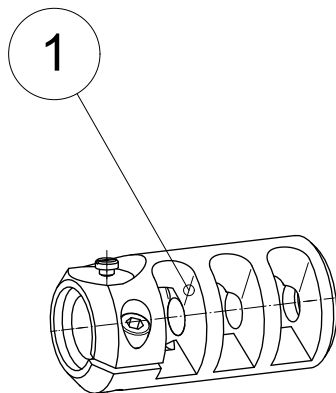

Other parts and accessories

ACCESSORIES AND SPARE PARTS CATALOGUE

Index	Code	Item	Compatibility/Description	Additional information	Page
1	S574T412	Muzzle brake, TAC	Sako/Tikka	M18x1	
2	S59564005	Torx key T25 with handle			
3	S5740900	Cocking wrench	Sako TRG, 85/L-XL		
4	S57762061	Monopod / Rear Support	Sako TRG M10, 22/42 A1	Black