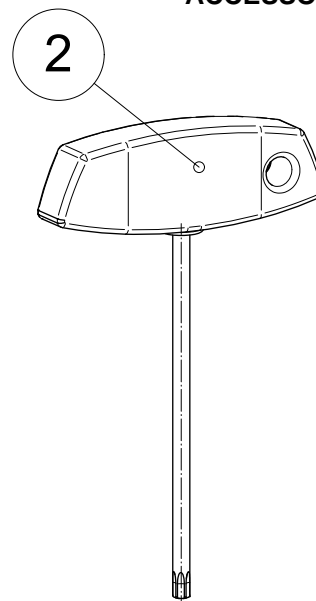

Other parts and accessories

ACCESSORIES AND SPARE PARTS CATALOGUE

Index	Code	Item	Compatibility/Description	Additional information	Page
1	S574T412	Muzzle brake, TAC	Sako/Tikka	M18x1	
2	S59564005	Torx key T25 with handle			
3	S5740900	Cocking wrench	Sako TRG, 85/L-XL		
4	S57762061	Monopod / Rear Support	Sako TRG M10, 22/42 A1	Black