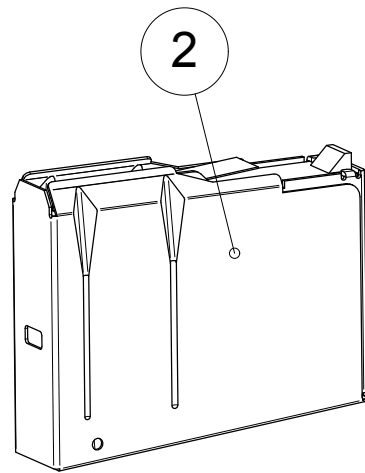

Stock

ACCESSORIES AND SPARE PARTS CATALOGUE

The illustrations in the document are for reference purposes only and may not depict actual products.
26.4.2018

Stock**ACCESSORIES AND SPARE PARTS CATALOGUE**

Index	Code	Item	Compatibility/Description	Additional information	Page
1	S57462438	Recoil pad, M08	Sako TRG		
2	S5740908	Butt plate spacer set	TRG M10, 22/42 A1	Tikka T3x TAC A1	
3	S57762886CB	Pistol Grip Set	Sako TRG M10, 22/42 A1	Coyote Brown	
4	S57762886	Pistol Grip Set	Sako TRG M10, 22/42 A1	Black	
5	S57761880CB	Tool housing complete	Sako TRG M10, 22/42 A1	Coyote Brown	
6	S57761880	Tool housing complete	Sako TRG M10, 22/42 A1	Black	
7	S550203656	Hand guard assembly	Sako TRG M10, 22/42 A1	M-LOK, 30MOA, Coyote Brown	
8	S550203657	Hand guard assembly	Sako TRG M10, 22/42 A1	M-LOK, 30MOA, Tungsten color	
9	S530203841	M-LOK accessory rail	M-LOK	Stanag 4694, 11 slots	
10	S540200309	M-LOK accessory rail	M-LOK	Picatinny, 5 slots	
11	S540201130	Sling swivel socket	M-LOK	MIL-sling lug/QD sling socket	
12	S57769497	Handguard fastening set M10	Sako TRG M10, 22/42 A1	Black	
13	S550203652	Body parts	TRG 22/42 A1		
14	S550203655	Magazine release complete	Sako TRG 22/42 A1		
15	S550203659	Hand support	Sako TRG M10, 22/42 A1	Coyote brown	
16	S550203658	Hand support	Sako TRG M10, 22/42 A1	Black	
17	S550203653	Folding stock	Sako TRG M10, 22/42 A1	Tungsten color, Right-handed	
18	S57761945CB	Folding stock	Sako TRG M10, 22/42 A1	Coyote Brown, Right-handed	
19	S550203654	Bolt handle release	Sako TRG 22/42 A1	Black	
20	S57762888CB	Wire Holder Set	Sako TRG M10, 22/42 A1	Coyote Brown	
21	S57762888	Wire Holder Set	Sako TRG M10, 22/42 A1	Black	