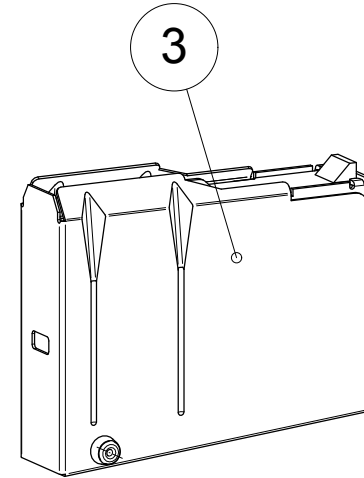

Stock

ACCESSORIES AND SPARE PARTS CATALOGUE

The illustrations in the document are for reference purposes only and may not depict actual products.
26.4.2018

Stock**ACCESSORIES AND SPARE PARTS CATALOGUE**

Index	Code	Item	Compatibility/Description	Additional information	Page
1	S57462438	Recoil pad, M08	Sako TRG		
2	S5740908	Butt plate spacer set	TRG M10, 22/42 A1	Tikka T3x TAC A1	
3	S57762886CB	Pistol Grip Set	Sako TRG M10, 22/42 A1	Coyote Brown	
4	S57762886	Pistol Grip Set	Sako TRG M10, 22/42 A1	Black	
5	S57761880CB	Tool housing complete	Sako TRG M10, 22/42 A1	Coyote Brown	
6	S57761880	Tool housing complete	Sako TRG M10, 22/42 A1	Black	
7	S550203656	Hand guard assembly	Sako TRG M10, 22/42 A1	M-LOK, 30MOA, Coyote Brown	
8	S550203657	Hand guard assembly	Sako TRG M10, 22/42 A1	M-LOK, 30MOA, Tungsten color	
9	S530203841	M-LOK accessory rail	M-LOK	Stanag 4694, 11 slots	
10	S540200309	M-LOK accessory rail	M-LOK	Picatinny, 5 slots	
11	S540201130	Sling swivel socket	M-LOK	MIL-sling lug/QD sling socket	
12	S57769497	Handguard fastening set M10	Sako TRG M10, 22/42 A1	Black	
13	S550203652	Body parts	TRG 22/42 A1		
14	S550203655	Magazine release complete	Sako TRG 22/42 A1		
15	S550203659	Hand support	Sako TRG M10, 22/42 A1	Coyote brown	
16	S550203658	Hand support	Sako TRG M10, 22/42 A1	Black	
17	S550203653	Folding stock	Sako TRG M10, 22/42 A1	Tungsten color, Right-handed	
18	S57761945CB	Folding stock	Sako TRG M10, 22/42 A1	Coyote Brown, Right-handed	
19	S550203654	Bolt handle release	Sako TRG 22/42 A1	Black	
20	S57762888CB	Wire Holder Set	Sako TRG M10, 22/42 A1	Coyote Brown	
21	S57762888	Wire Holder Set	Sako TRG M10, 22/42 A1	Black	